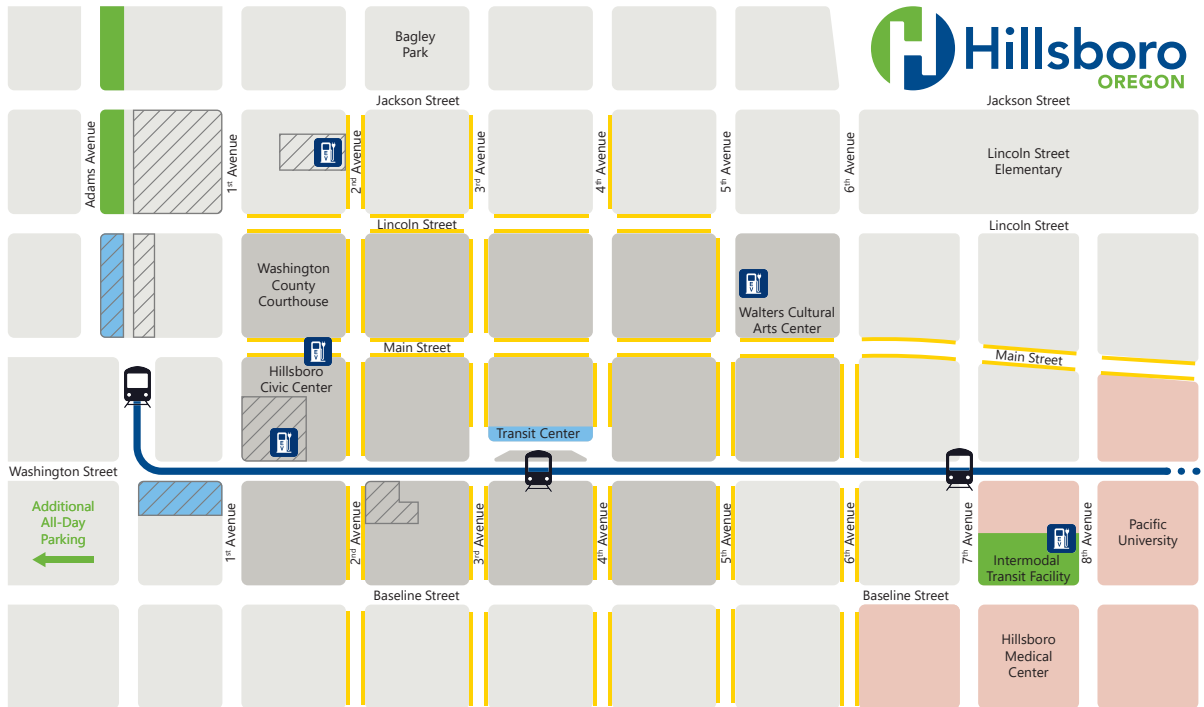

Downtown Hillsboro Parking Map

LEGEND

- On-Street Parking
- Two-Hour Parking
- Evening (after 5 pm) & Weekend Parking
- Health & Education District
- All-Day Parking
- MAX Blue Line & Stations
- Electric Vehicle Charging Station

Additional after 5 pm and weekend parking is available at the following locations:

Umpqua Bank: 310 SE Washington Street

Airgas: 342 SE Baseline Street

Hillsboro-Oregon.gov/Downtown