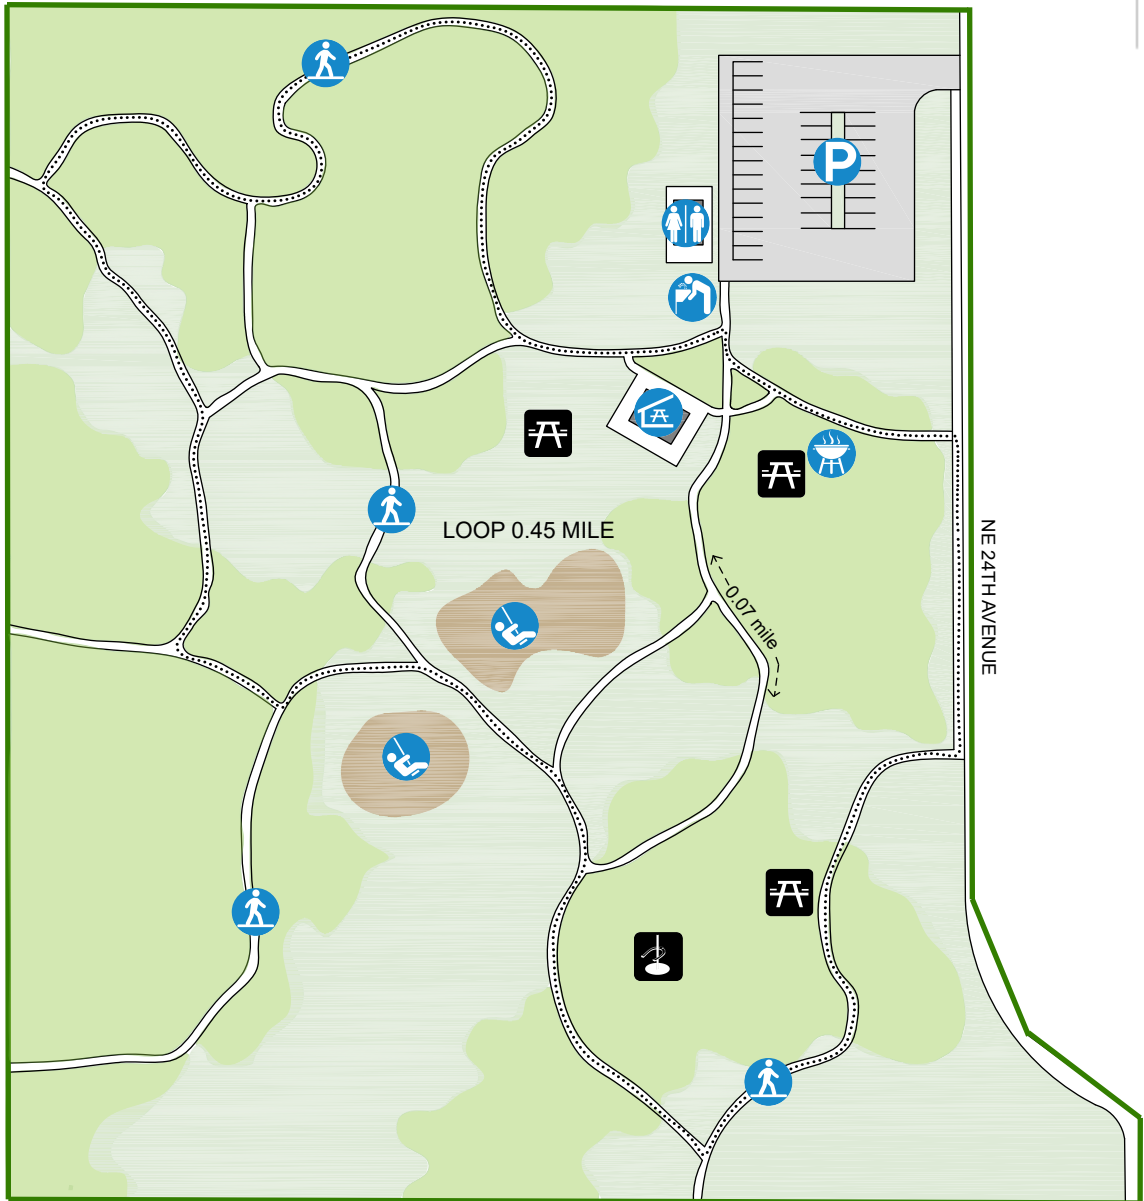

SHADYWOOD PARK

NE JEFFERSON STREET

NE LAURA COURT

NE HYDE STREET

NE 24TH AVENUE

	PARKING		PLAYGROUND		BARBEQUE		HORSESHOE PIT
	RESTROOM		PICNIC SHELTER	== PAVED TRAIL			
	DRINKING FOUNTAIN		PICNIC AREA LOOP(S)			