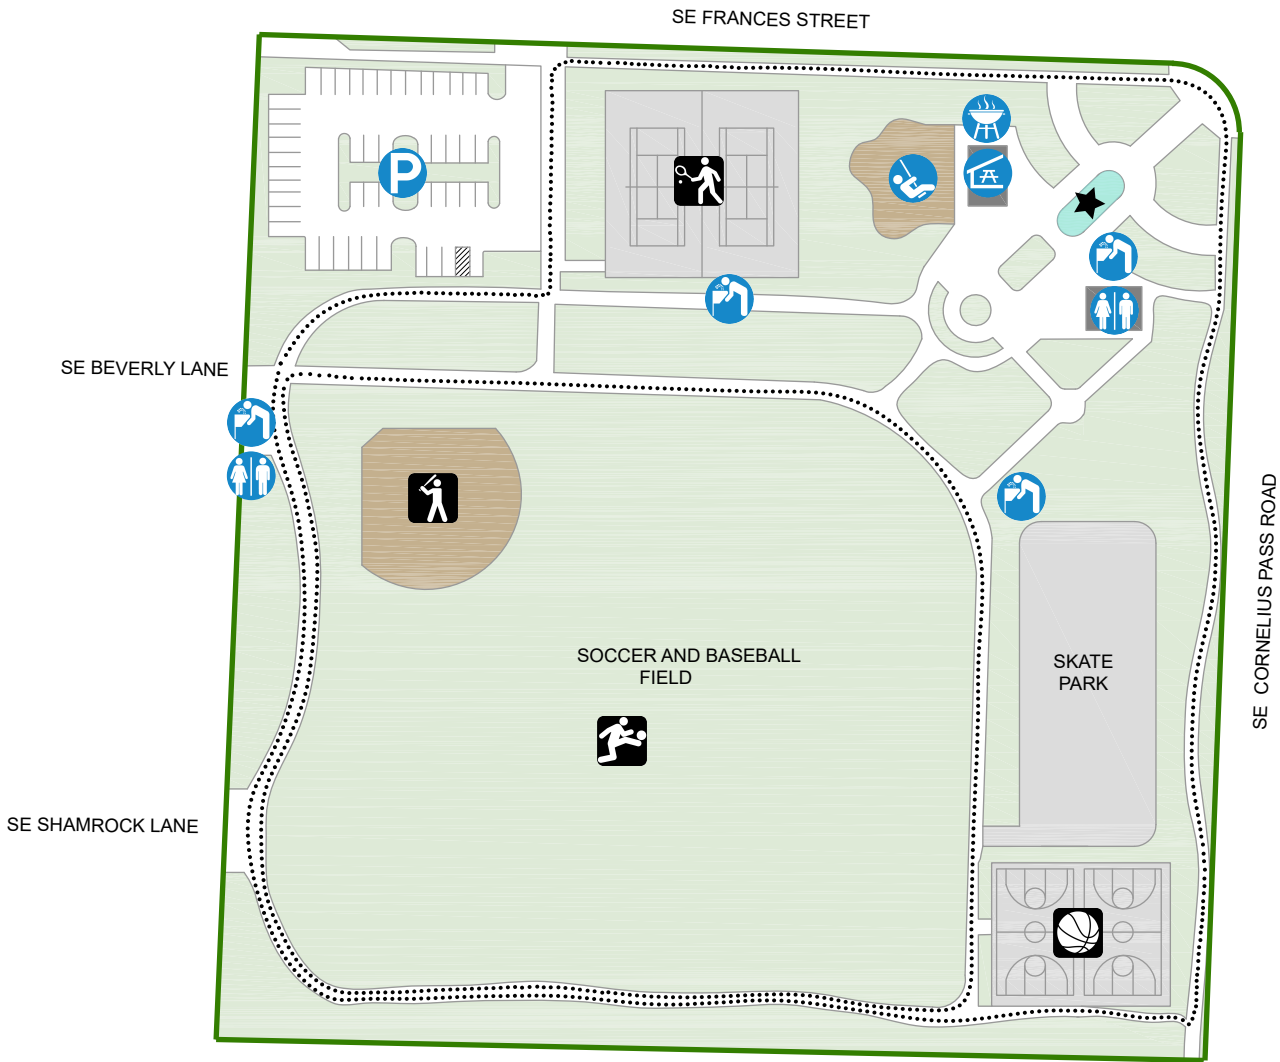

REEDVILLE CREEK PARK

* EXTERIOR LOOP 0.48 MILE

* INTERIOR LOOP 0.33 MILE

PARKING	PLAYGROUND	PAVED TRAILS	BARBEQUE
RESTROOM OR PORTABLE TOILET	PICNIC SHELTER	YOUTH SOFTBALL/BASEBALL	
BASKETBALL COURT	DRINKING FOUNTAIN	SOCCER AREA	
TENNIS COURTS	FOUNTAIN	LOOP(S)	