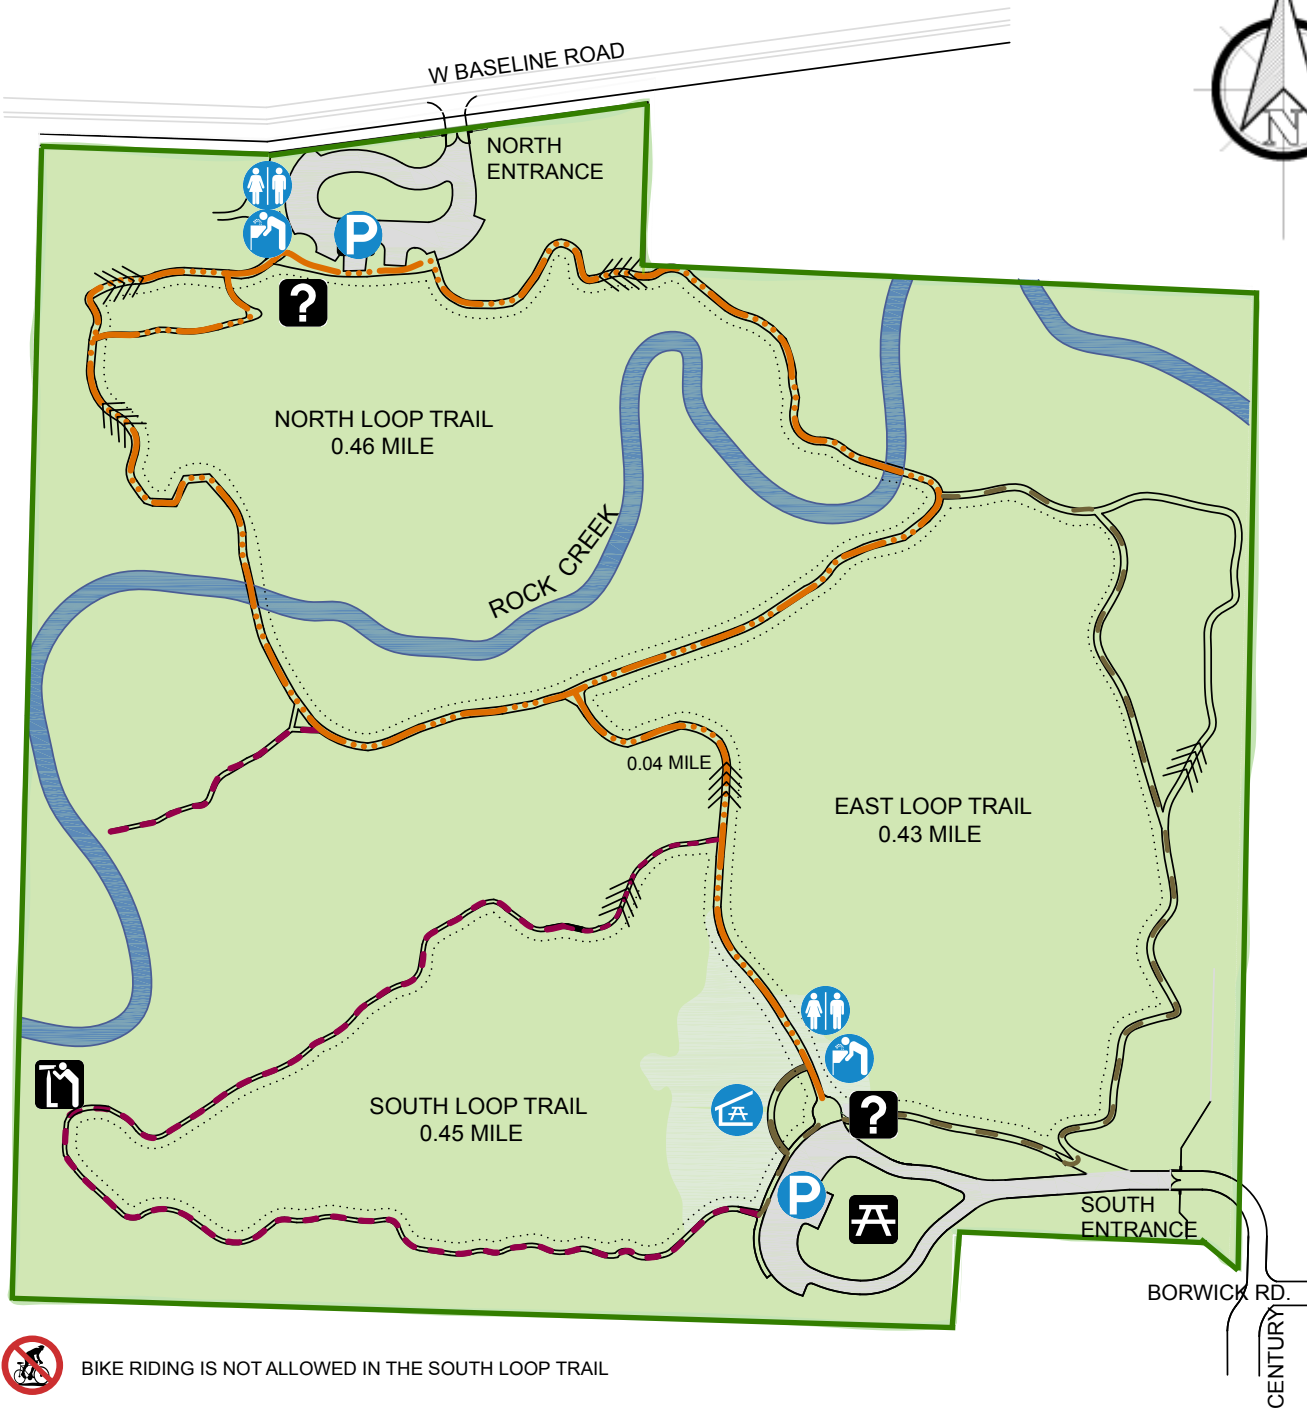

NOBLE WOODS PARK

 BIKE RIDING IS NOT ALLOWED IN THE SOUTH LOOP TRAIL

 PARKING	 SLOPED HIKING TRAIL	 PAVED TRAIL
 RESTROOM	 SHELTER	 COMPACTED GRAVEL TRAIL
 DRINKING FOUNTAIN	 INFO KIOSK	 CHIP TRAIL
 PICNIC AREA	 SCENIC OVERLOOK	 LOOP(S)