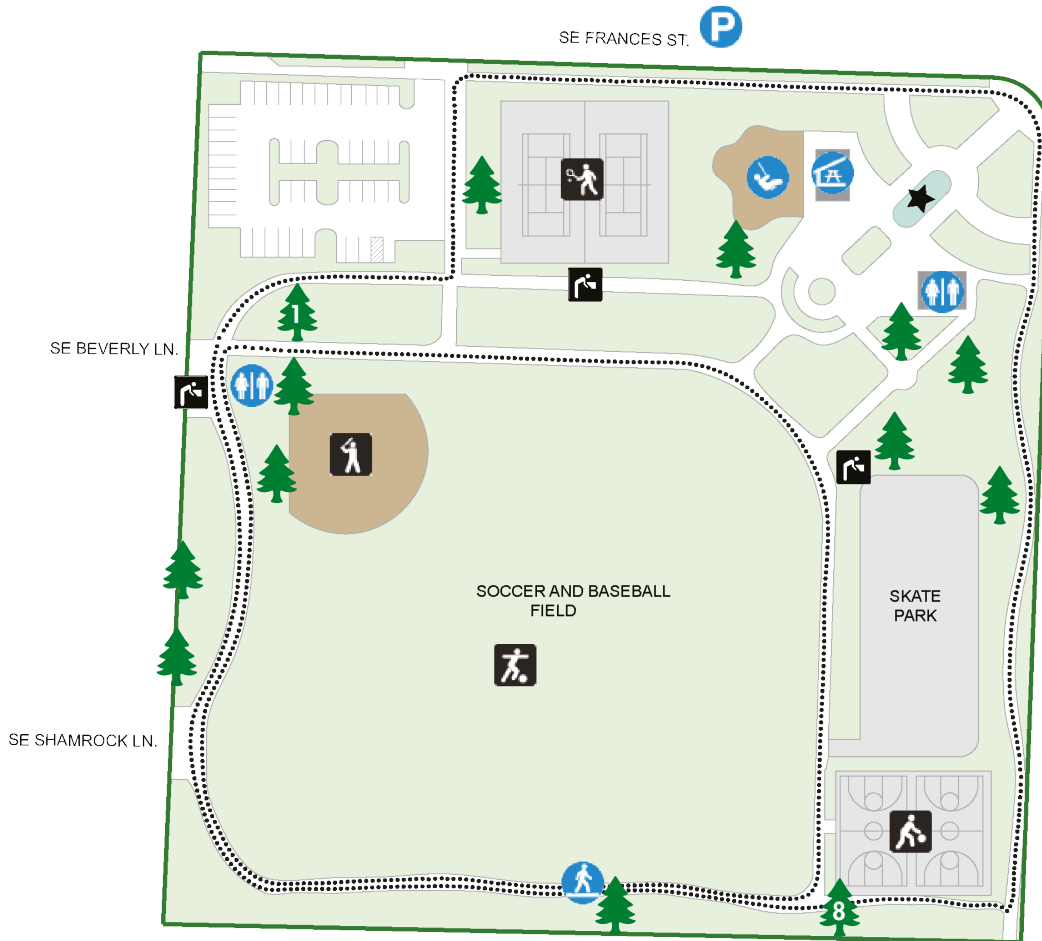

Pop-Up Arboretum Reedville Creek Park

-  **Trees**
1. Ornamental Oak
 2. Ornamental Hawthorn
 3. European Beech
 4. Gingko
 5. Magnolia
 6. Western Red Cedar
 7. Ornamental Ash
 8. Douglas Fir
 9. Sequoia
 10. Vine Maple
 11. Black Tupelo
 12. Ornamental Maple
 13. Cryptomeria

* EXTERIOR LOOP 0.48 MILE

* INTERIOR LOOP 0.33 MILE

 Parking	 Playground	 All Paved Trails
 Restroom or Portable Toilet	 Shelter	 Youth Softball/Baseball
 Basketball Courts	 Drinking Fountain	 Soccer Area
 Tennis Courts	 Fountain	 Loops
		 Tree Sign Location