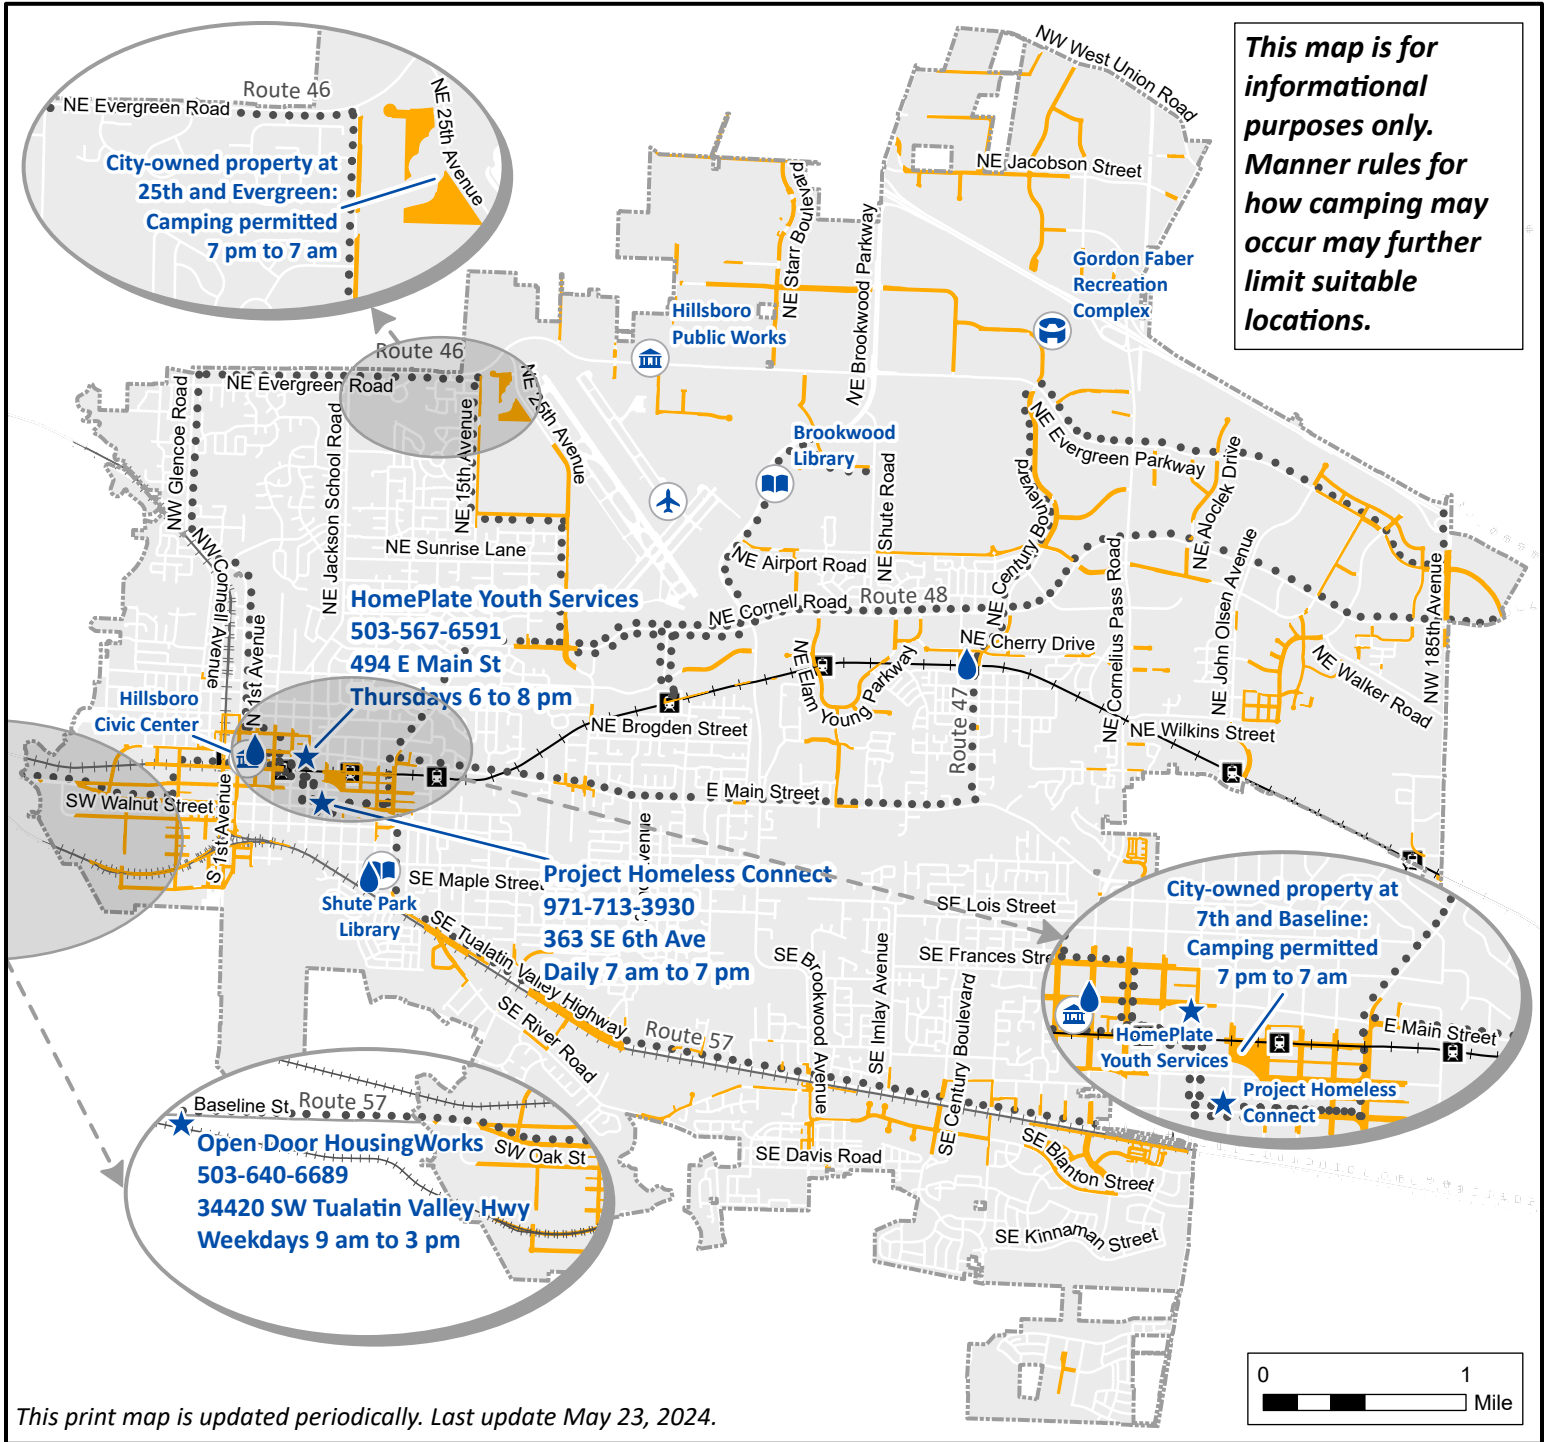

Homelessness: Public Camping Map

Hillsboro has updated camping rules for people living unsheltered to comply with state law as required by federal courts. The new rules are in effect as of July 1, 2023.

This print map is updated periodically. Last update May 23, 2024.

- ★ Day centers (schedules vary)
- 💧 Hometown Tap Water Dispenser (April through October)
- 🟡 Camping may be permitted in public right-of-way or on City-owned property. Additional guidelines apply.*
- 🔲 Camping prohibited
- 🚇 TriMet MAX Light Rail
- Bus Lines

*For the full guidelines on when, where, and how camping is permitted on public property, visit Hillsboro-Oregon.gov/CampingRules

Hillsboro's updated camping rules recognize the needs of community members living unsheltered and seek to preserve livability for all.