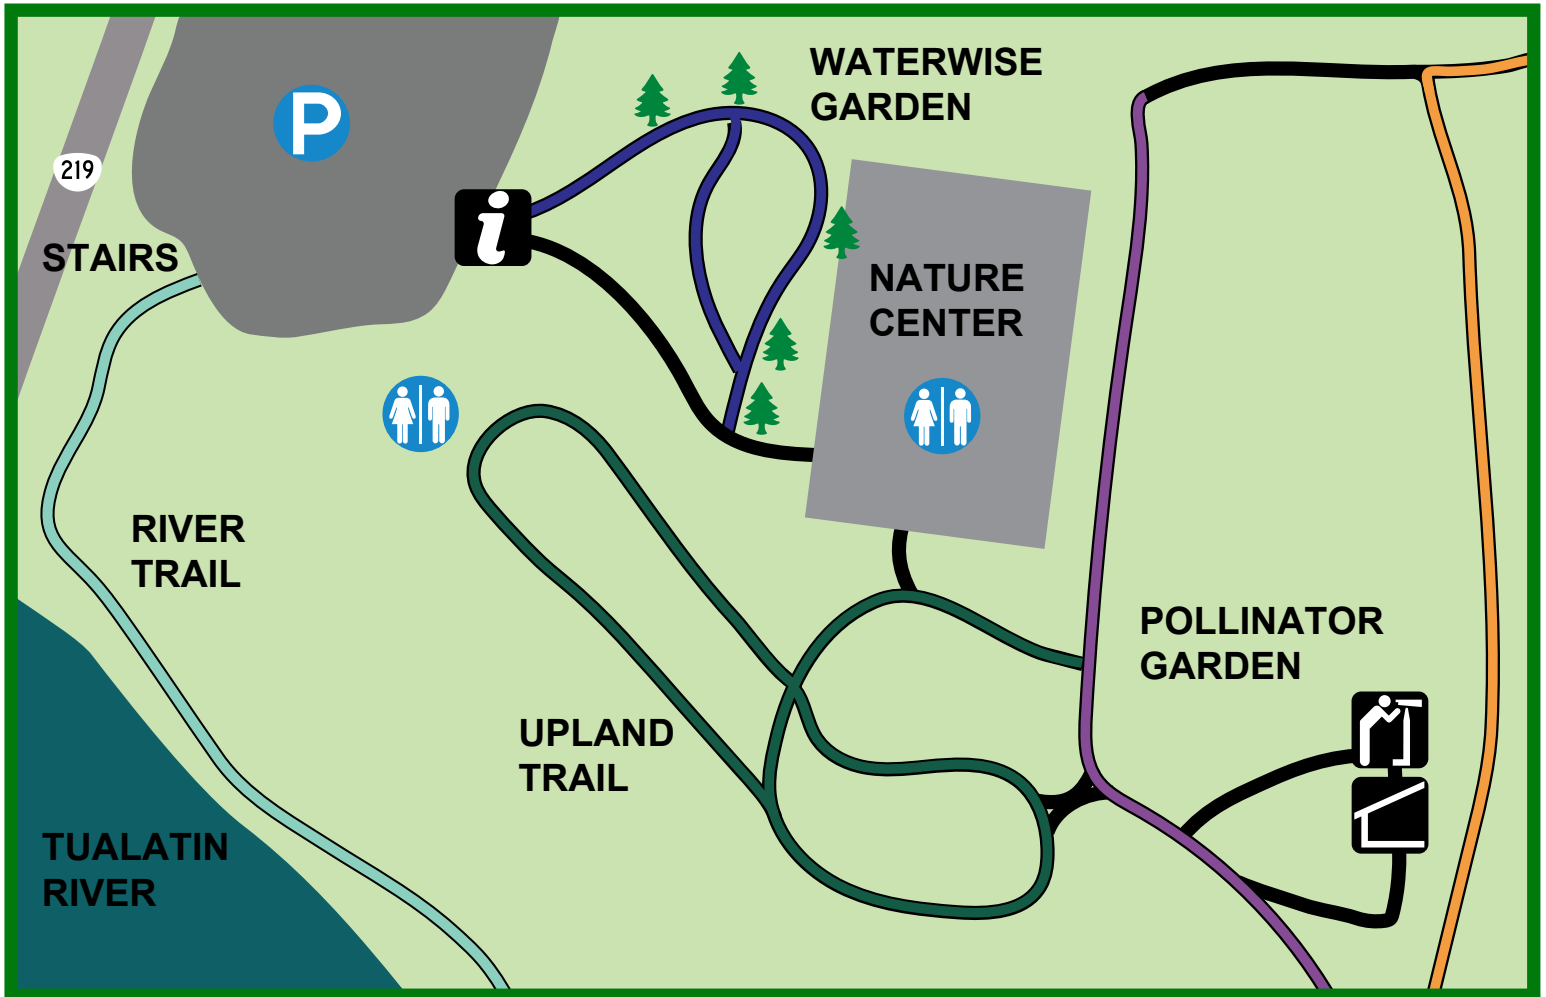

Pop-Up Arboretum

Jackson Bottom Wetlands Preserve

Waterwise Garden

 Tree Sign Location	 Information Kiosk
 Parking	 Lookout
 Restroom	 Shelter

 **Trees**

1. Douglas Fir
2. Metasequoia
3. European White Birch
4. Western Red Cedar
5. Big Leaf Maple