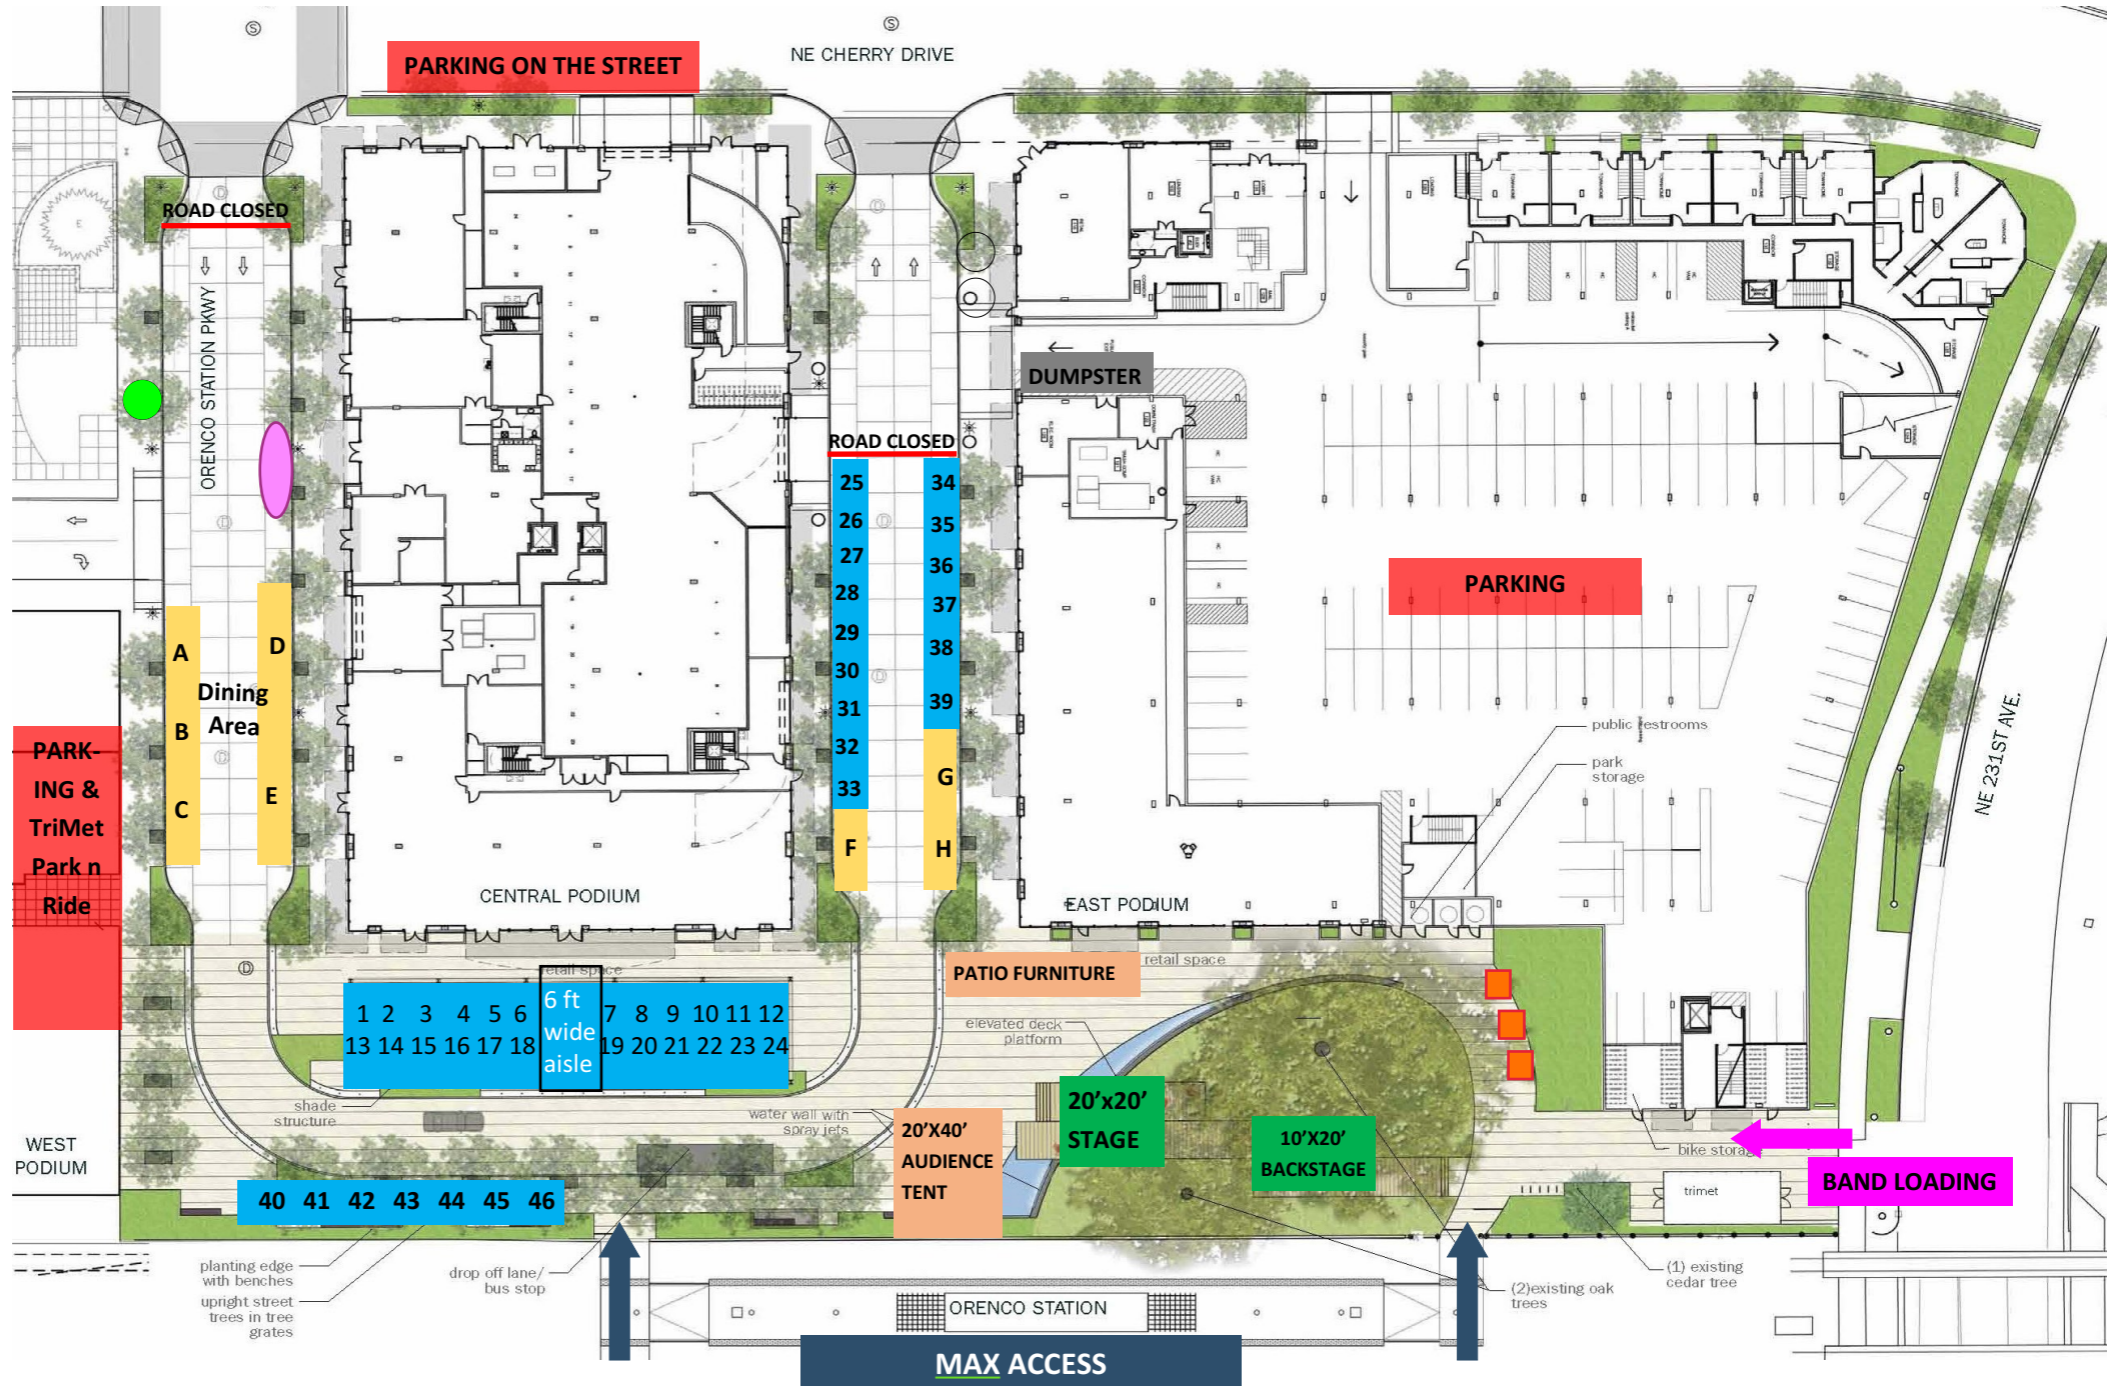

**Pride Party**  
**Jerry Willey Plaza | 943 NE Orenco Station**  
**Loop June 1, 2024 | 12-5 pm**

**Map Key**

- Face Painter
- ➔ Max Access
- ◊ 10x20 Mini Goats
- Porta Potties

**PARKING & TriMet Park n Ride**

**ROAD CLOSED**

**PARKING ON THE STREET**

NE CHERRY DRIVE

ORENCO STATION PKWY

A  
B  
C  
D  
E

Dining Area

CENTRAL PODIUM

**ROAD CLOSED**

7 8 9 10 11 12  
19 20 21 22 23 24

PATIO FURNITURE

retail space

20'x40' AUDIENCE TENT

20'x20' STAGE

10'x20' BACKSTAGE

40 41 42 43 44 45 46

**BAND LOADING**

WEST PODIUM

shade structure  
planting edge with benches  
upright street trees in tree grates

drop off lane/  
bus stop

water well with spray jets

retail space

elevated deck platform

bike storage

trimet