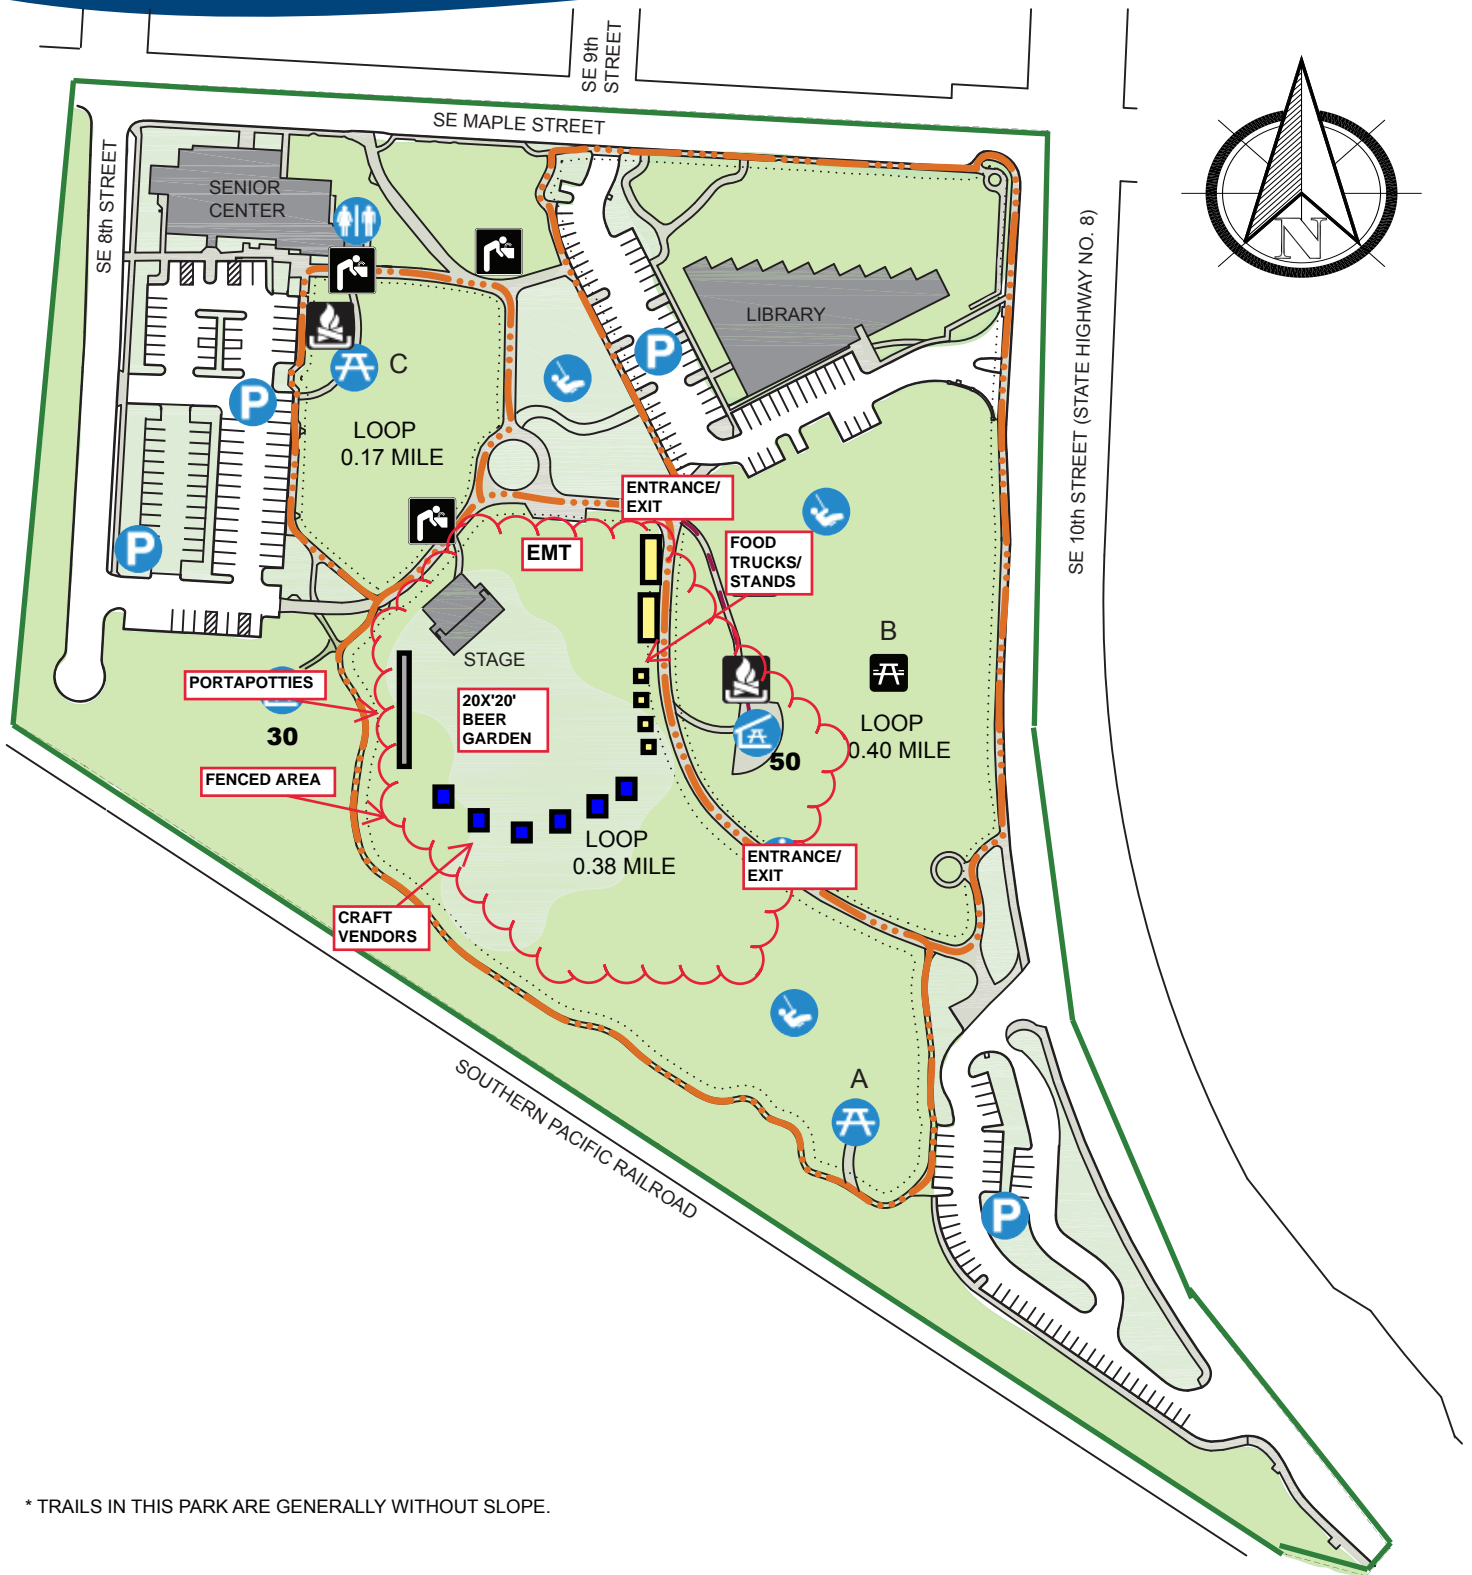

# SHUTE PARK

\* TRAILS IN THIS PARK ARE GENERALLY WITHOUT SLOPE.

	PARKING		PICNIC AREA		PLAYGROUND		PAVED TRAIL
	RESTROOM		ADA PICNIC AREA		FIRE PIT		COMPACTED GRAVEL TRAIL
	DRINKING FOUNTAIN		SHELTER		LOOPS		