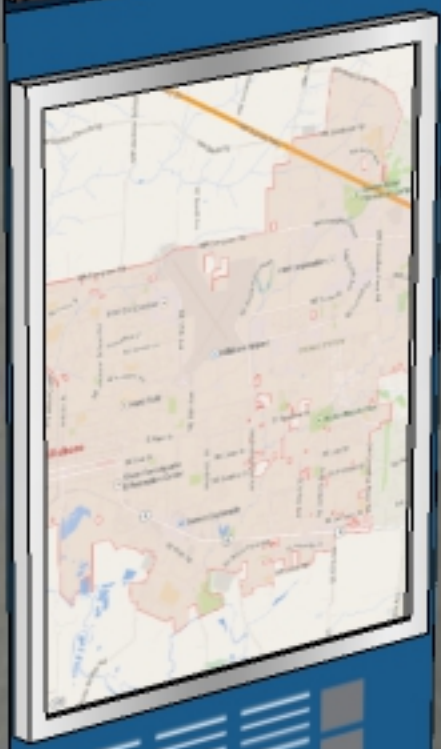

SCALE: 3/4" = 1'-0"

GATE.1
City Gateway

GATE.2
City/District Gateway
Large

Side View

GATE.3
City/District Gateway
Small

VDIR.2
Vehicular Directional
(25 MPH & Less)

Side View

PARK.3
Parking
Identification

Washington
Co. Museum

@JENNA26 #ILOVEHILLSBORO ~TWE

INFORMATION

INFORMATION

HILLSBORO